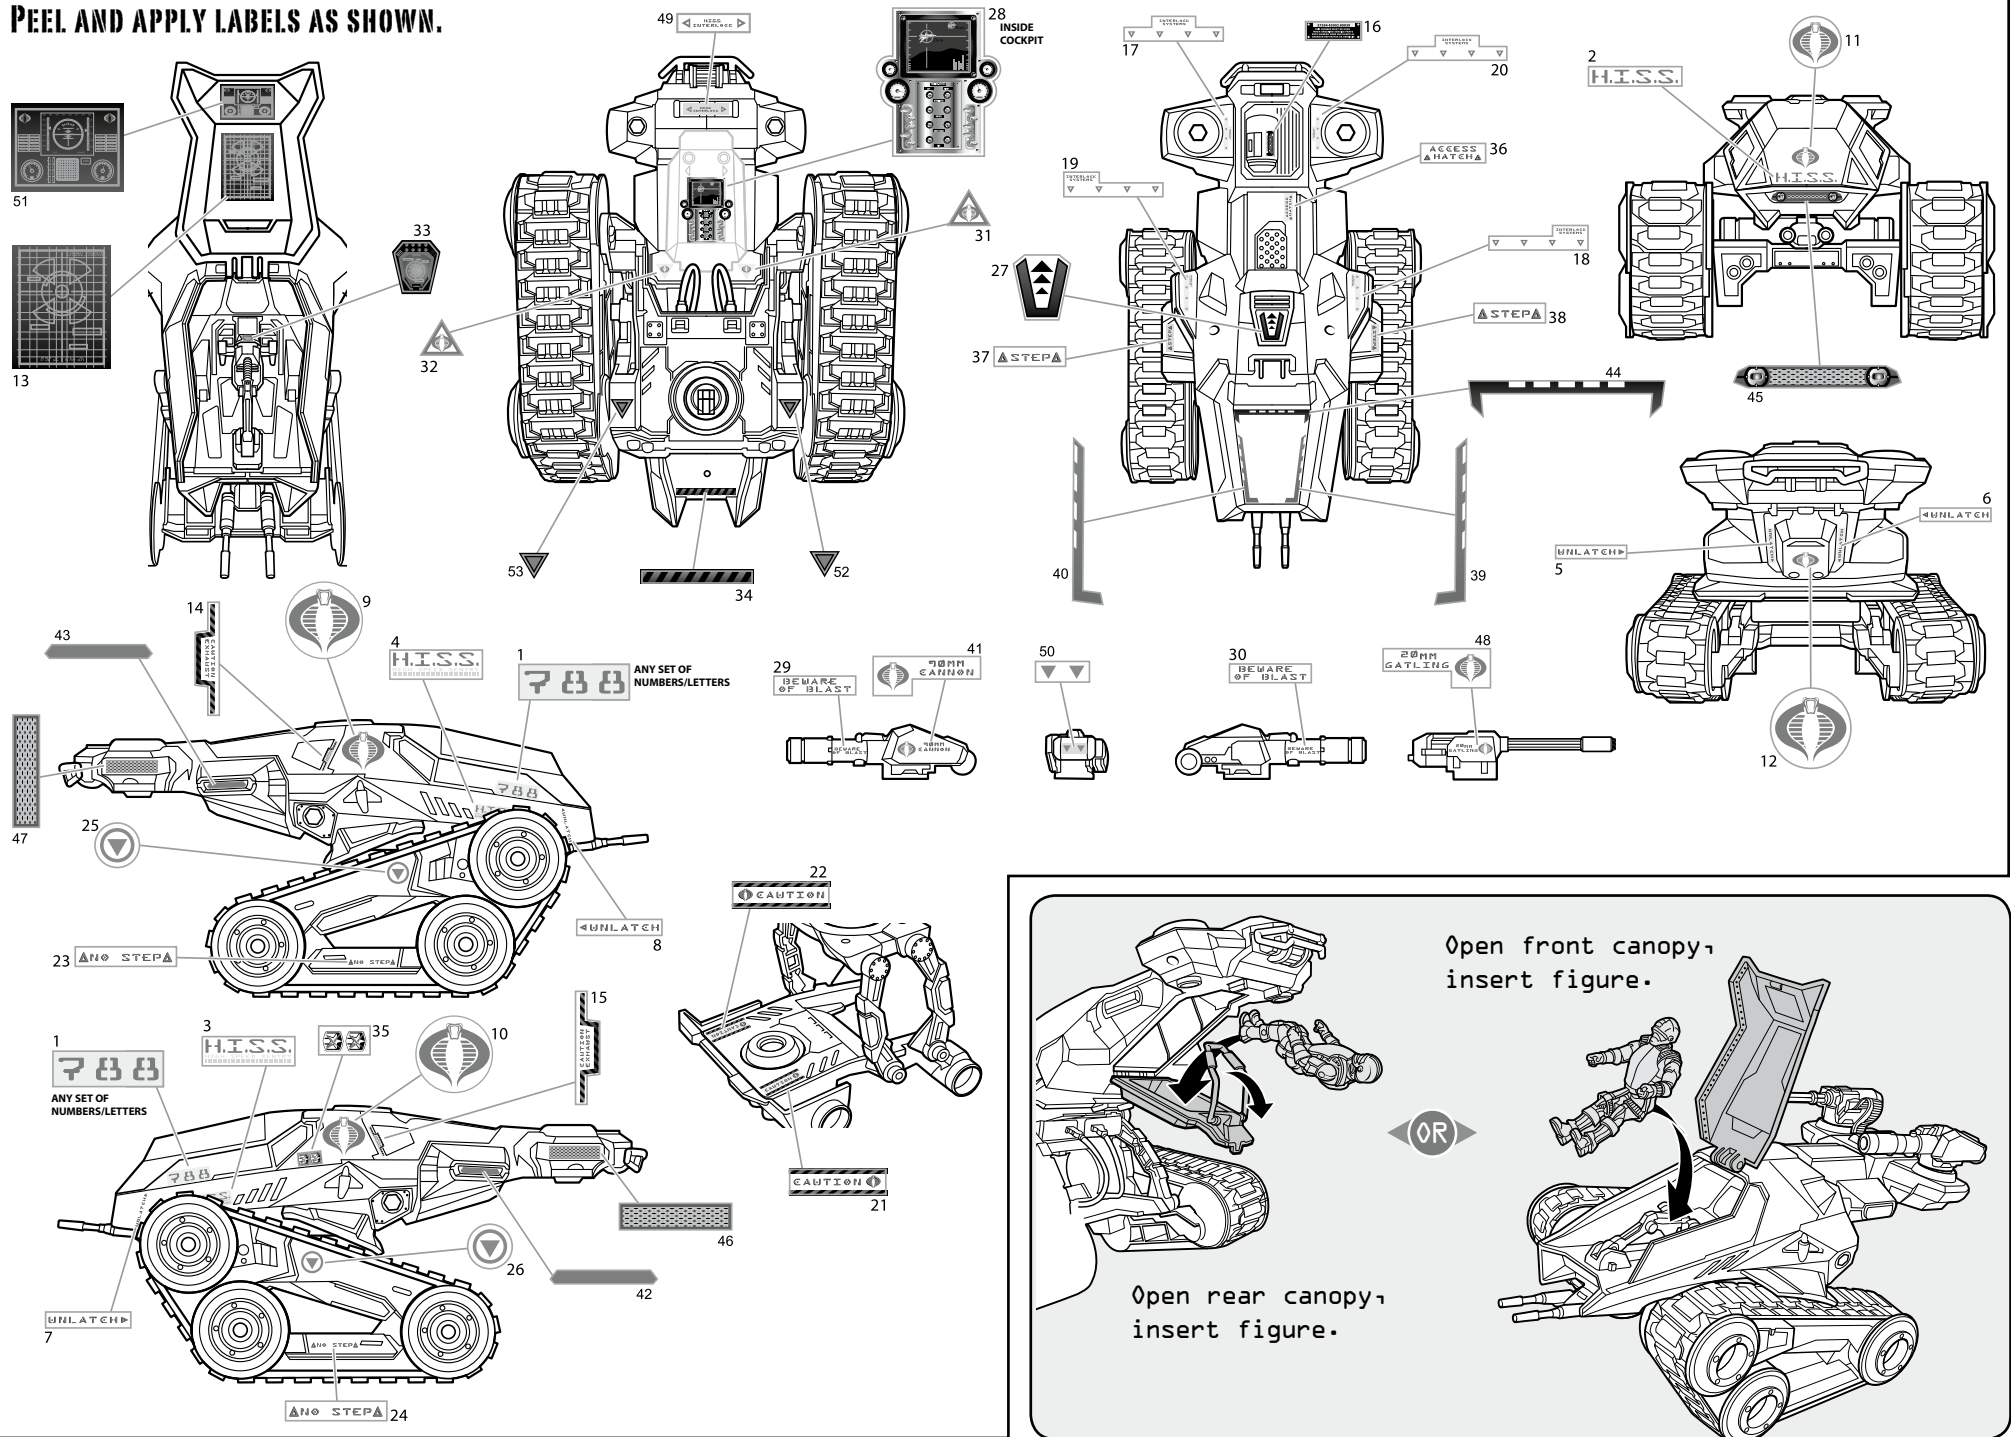

SOME ASSEMBLY REQUIRED. NO TOOLS NEEDED.

ASSEMBLY:

2. Attach front weapon to body.

3. Attach body to chassis.

4. Attach weapons to vehicle.

Press button for
ELEVATING ATTACK POSITION!

Push body down
to return.

Slide button to
rotate weapons.

Insert missile.
Push button to fire.

PEEL AND APPLY LABELS AS SHOWN.

SOME POSES MAY REQUIRE HAND SUPPORT. PRODUCT AND COLORS MAY VARY.
 © 2010 HASBRO. ALL RIGHTS RESERVED. TM & ® DENOTE U.S. TRADEMARKS.

P/N 7046880000

Not suitable for children under 3 years because of small parts - choking hazard.