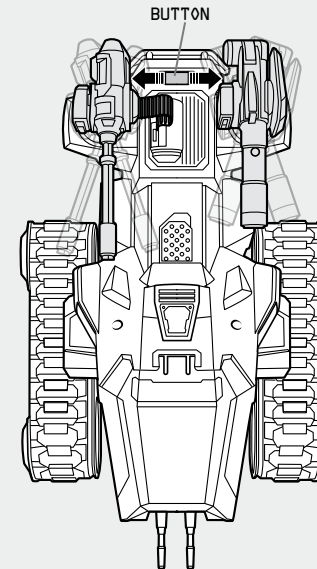

SOME ASSEMBLY REQUIRED. NO TOOLS NEEDED.

ASSEMBLY:

2. Attach front weapon to body.

3. Attach body to chassis.

4. Attach weapons to vehicle.

Press button for
ELEVATING ATTACK POSITION!

Push body down
to return.

Slide button to
rotate weapons.

Insert missile.
Push button to fire.

PEEL AND APPLY LABELS AS SHOWN.

SOME POSES MAY REQUIRE HAND SUPPORT. PRODUCT AND COLORS MAY VARY.
 © 2010 HASBRO. ALL RIGHTS RESERVED. TM & ® DENOTE U.S. TRADEMARKS.