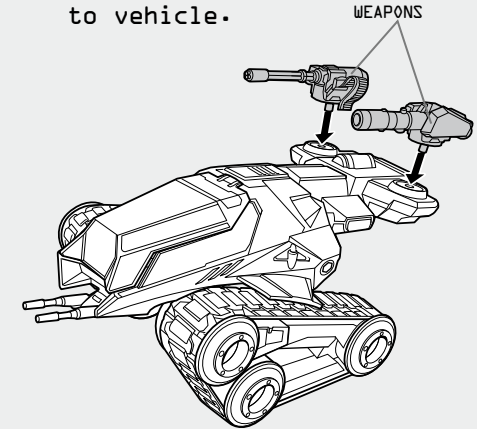

SOME ASSEMBLY REQUIRED. NO TOOLS NEEDED.

ASSEMBLY:

2. Attach front weapon to body.

3. Attach body to chassis.

4. Attach weapons to vehicle.

Press button for
ELEVATING ATTACK POSITION!

Push body down
to return.

Slide button to
rotate weapons.

Insert missile.
Push button to fire.

PEEL AND APPLY LABELS AS SHOWN.

SOME POSES MAY REQUIRE HAND SUPPORT. PRODUCT AND COLORS MAY VARY.
 © 2010 HASBRO. ALL RIGHTS RESERVED. TM & ® DENOTE U.S. TRADEMARKS.