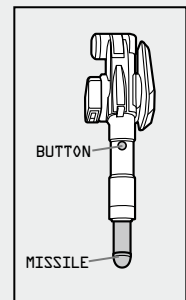

SOME ASSEMBLY REQUIRED. NO TOOLS NEEDED.

ASSEMBLY:

2. Attach front weapon to body.

3. Attach body to chassis.

4. Attach weapons to vehicle.

Press button for
ELEVATING ATTACK POSITION!

Push body down
to return.

Slide button to
rotate weapons.

Insert missile.
Push button to fire.

PEEL AND APPLY LABELS AS SHOWN.

SOME POSES MAY REQUIRE HAND SUPPORT. PRODUCT AND COLORS MAY VARY.
 © 2010 HASBRO. ALL RIGHTS RESERVED. TM & ® DENOTE U.S. TRADEMARKS.